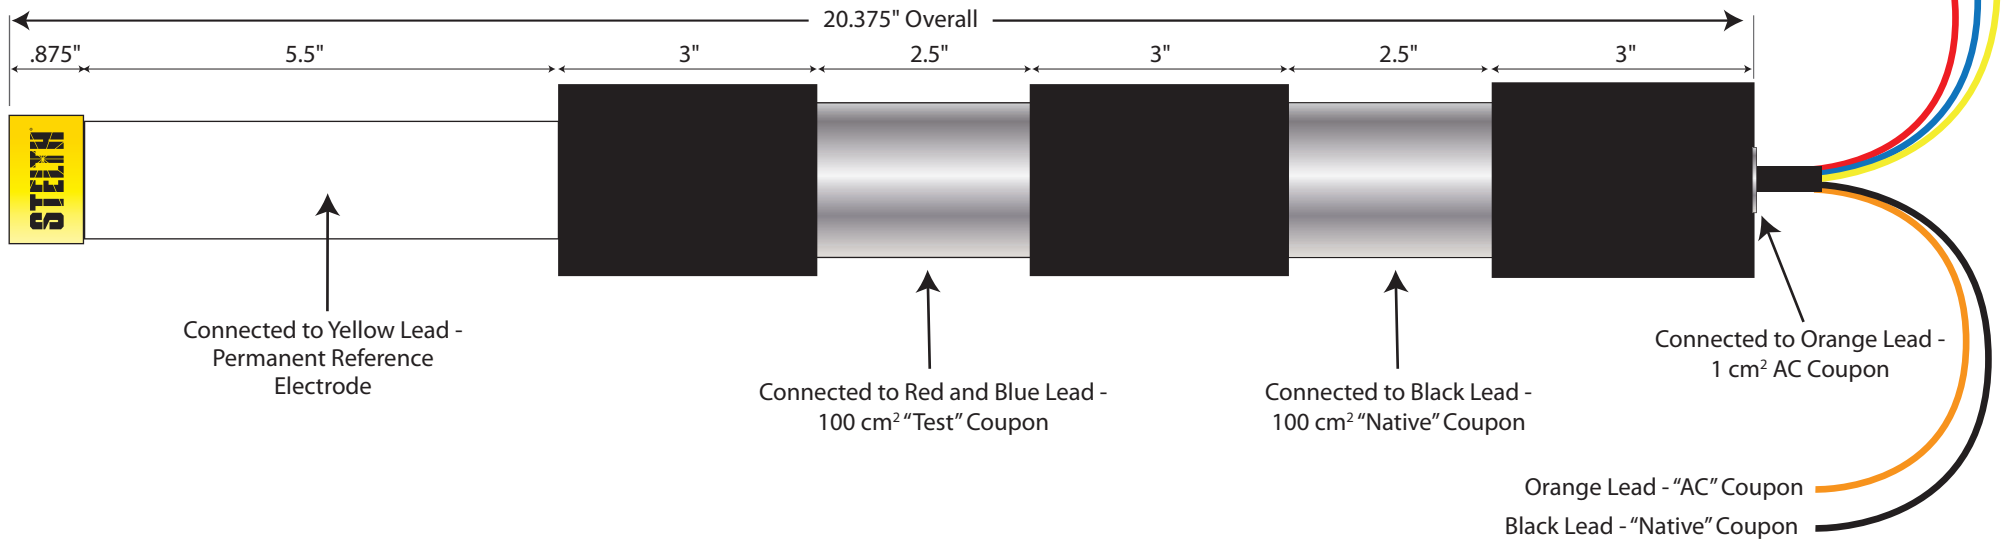

END VIEWS

RECORD YOUR INITIAL REFERENCE CELL READINGS HERE:

- _____ mV: AC Reading on AC Coupon
- _____ mV: AC Reading on Structure
- _____ mV: DC Reading on Structure
- _____ mV: DC Reading on DC "Native" Coupon
- _____ mV: DC Reading on DC "Test" Coupon

SIDE VIEW

Cable is 5 Tray No. 16 class B stranded copper
TFFN/THHN/THWN/PVC
Type TC-ER; 600V rated