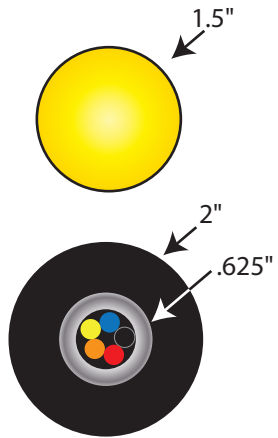

END VIEWS

RECORD YOUR INITIAL REFERENCE CELL READINGS HERE:

- _____ mV: AC Reading on AC Coupon
- _____ mV: AC Reading on Structure
- _____ mV: DC Reading on Structure
- _____ mV: DC Reading on DC "Native" Coupon
- _____ mV: DC Reading on DC "Test" Coupon

SIDE VIEW

Cable is 5 Tray No. 16 class B stranded copper
TFFN/THHN/THWN/PVC
Type TC-ER; 600V rated