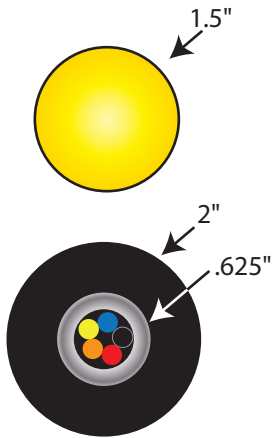

END VIEWS

RECORD YOUR INITIAL REFERENCE CELL READINGS HERE:

- _____ mV: AC Reading on AC Coupon
- _____ mV: AC Reading on Structure
- _____ mV: DC Reading on Structure
- _____ mV: DC Reading on DC "Native" Coupon
- _____ mV: DC Reading on DC "Test" Coupon

SIDE VIEW

Cable is 5 Tray No. 16 class B stranded copper
TFFN/THHN/THWN/PVC
Type TC-ER; 600V rated

Distributed by

STELTH® 7 IR Free Reference Electrode
Model SRE-031-CSY-AC200

Not to scale | For instructional use only | Revised: May11, 2015