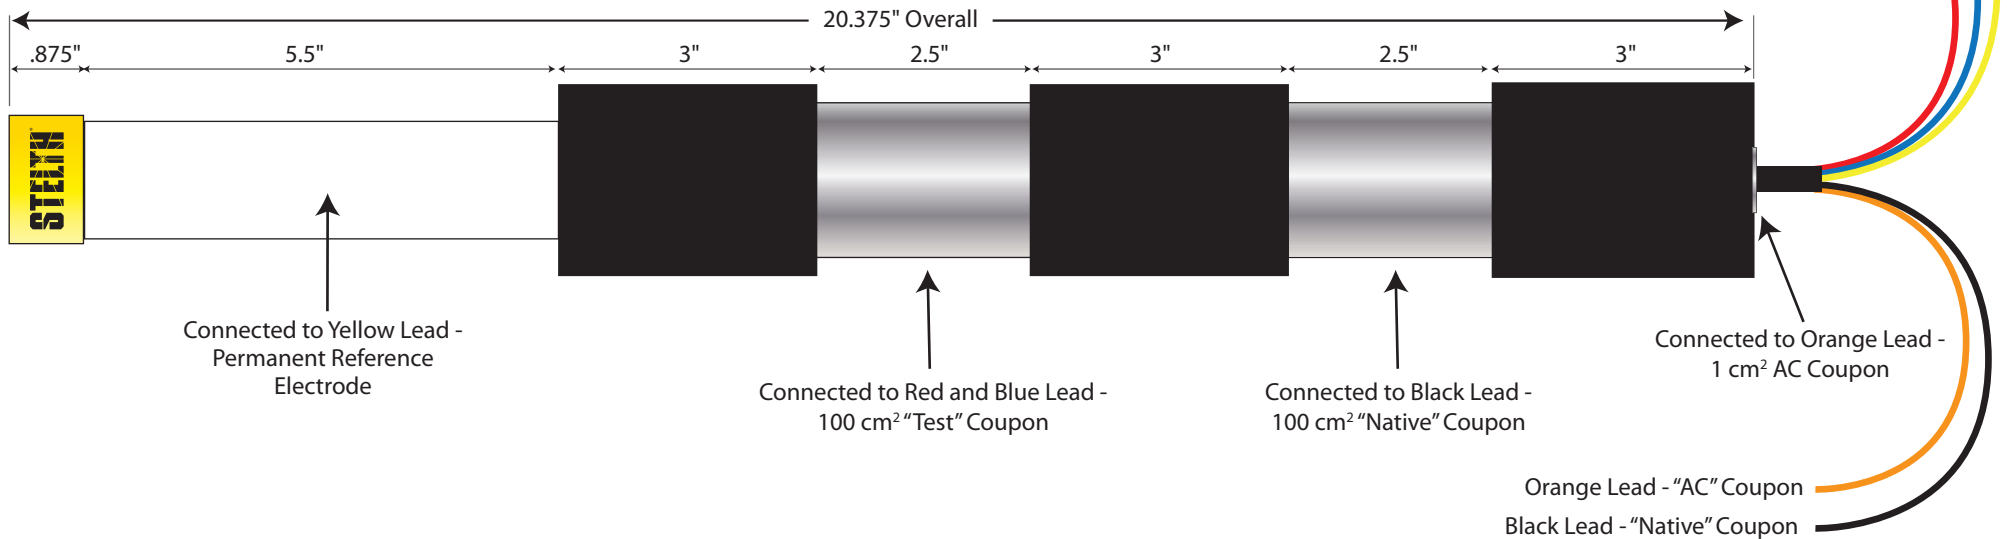

END VIEWS

RECORD YOUR INITIAL REFERENCE CELL READINGS HERE:

- _____ mV: AC Reading on AC Coupon
- _____ mV: AC Reading on Structure
- _____ mV: DC Reading on Structure
- _____ mV: DC Reading on DC "Native" Coupon
- _____ mV: DC Reading on DC "Test" Coupon

SIDE VIEW

Cable is 5 Tray No. 16 class B stranded copper
TFFN/THHN/THWN/PVC
Type TC-ER; 600V rated

Distributed by

STELTH® 7 IR Free Reference Electrode
Model SRE-031-CSY-AC200

Not to scale | For instructional use only | Revised: May11, 2015