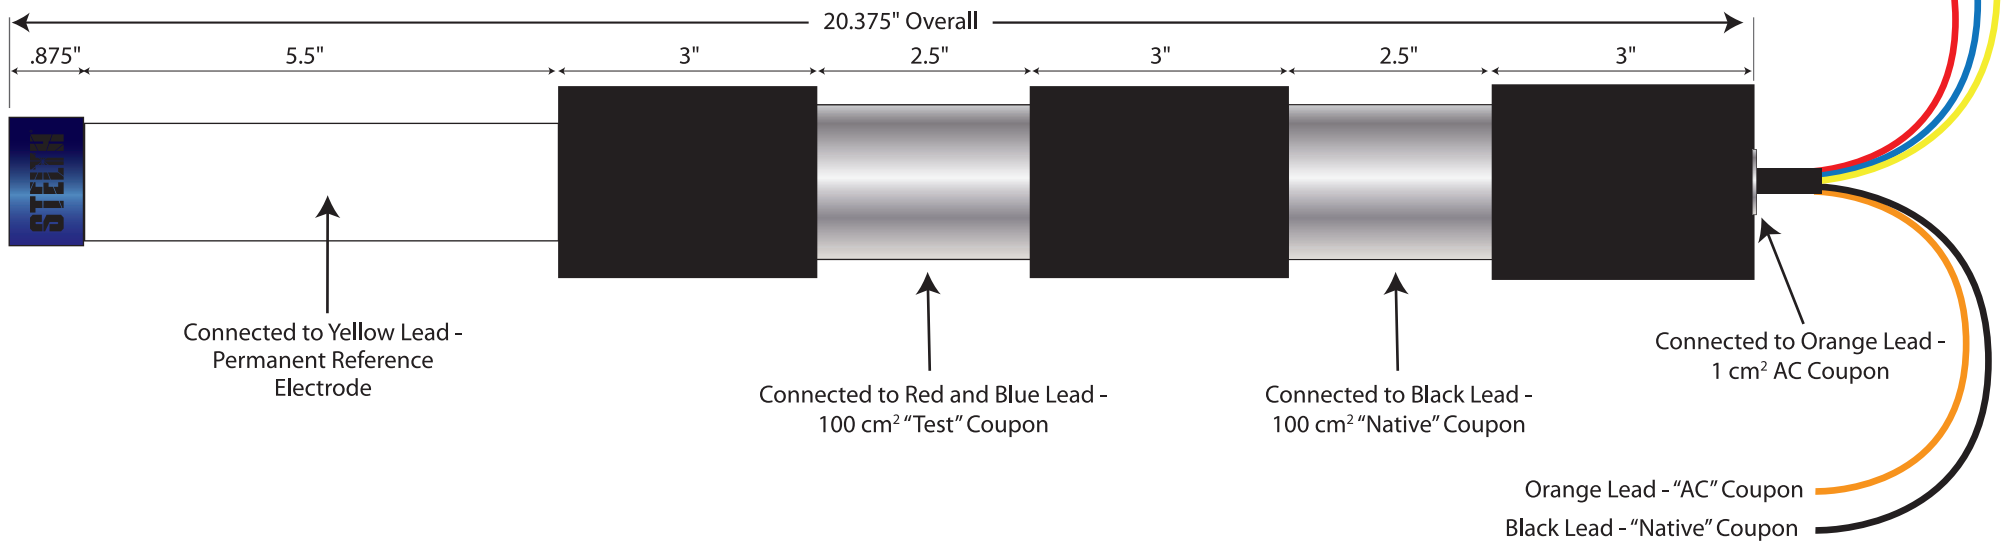

END VIEWS

SIDE VIEW

Cable is 5 Tray No. 16 class B stranded copper
TFFN/THHN/THWN/PVC
Type TC-ER; 600V rated

Distributed by

TECNOLOGÍA TOTAL
www.tecnologia total.net

STELTH® 7 Silver AC200 Reference Electrode
Model SRE-032-SSB-AC200