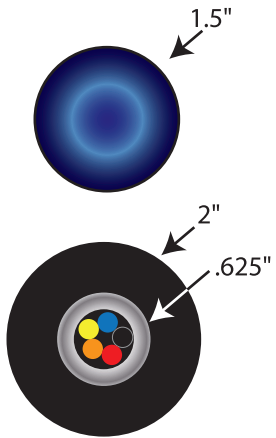

END VIEWS

SIDE VIEW

Cable is 5 Tray No. 16 class B stranded copper
TFFN/THHN/THWN/PVC
Type TC-ER; 600V rated

Distributed by

TECNOLOGÍA TOTAL
www.tecnologia total.net

STELTH® 7 Silver AC200 Reference Electrode
Model SRE-032-SSB-AC200